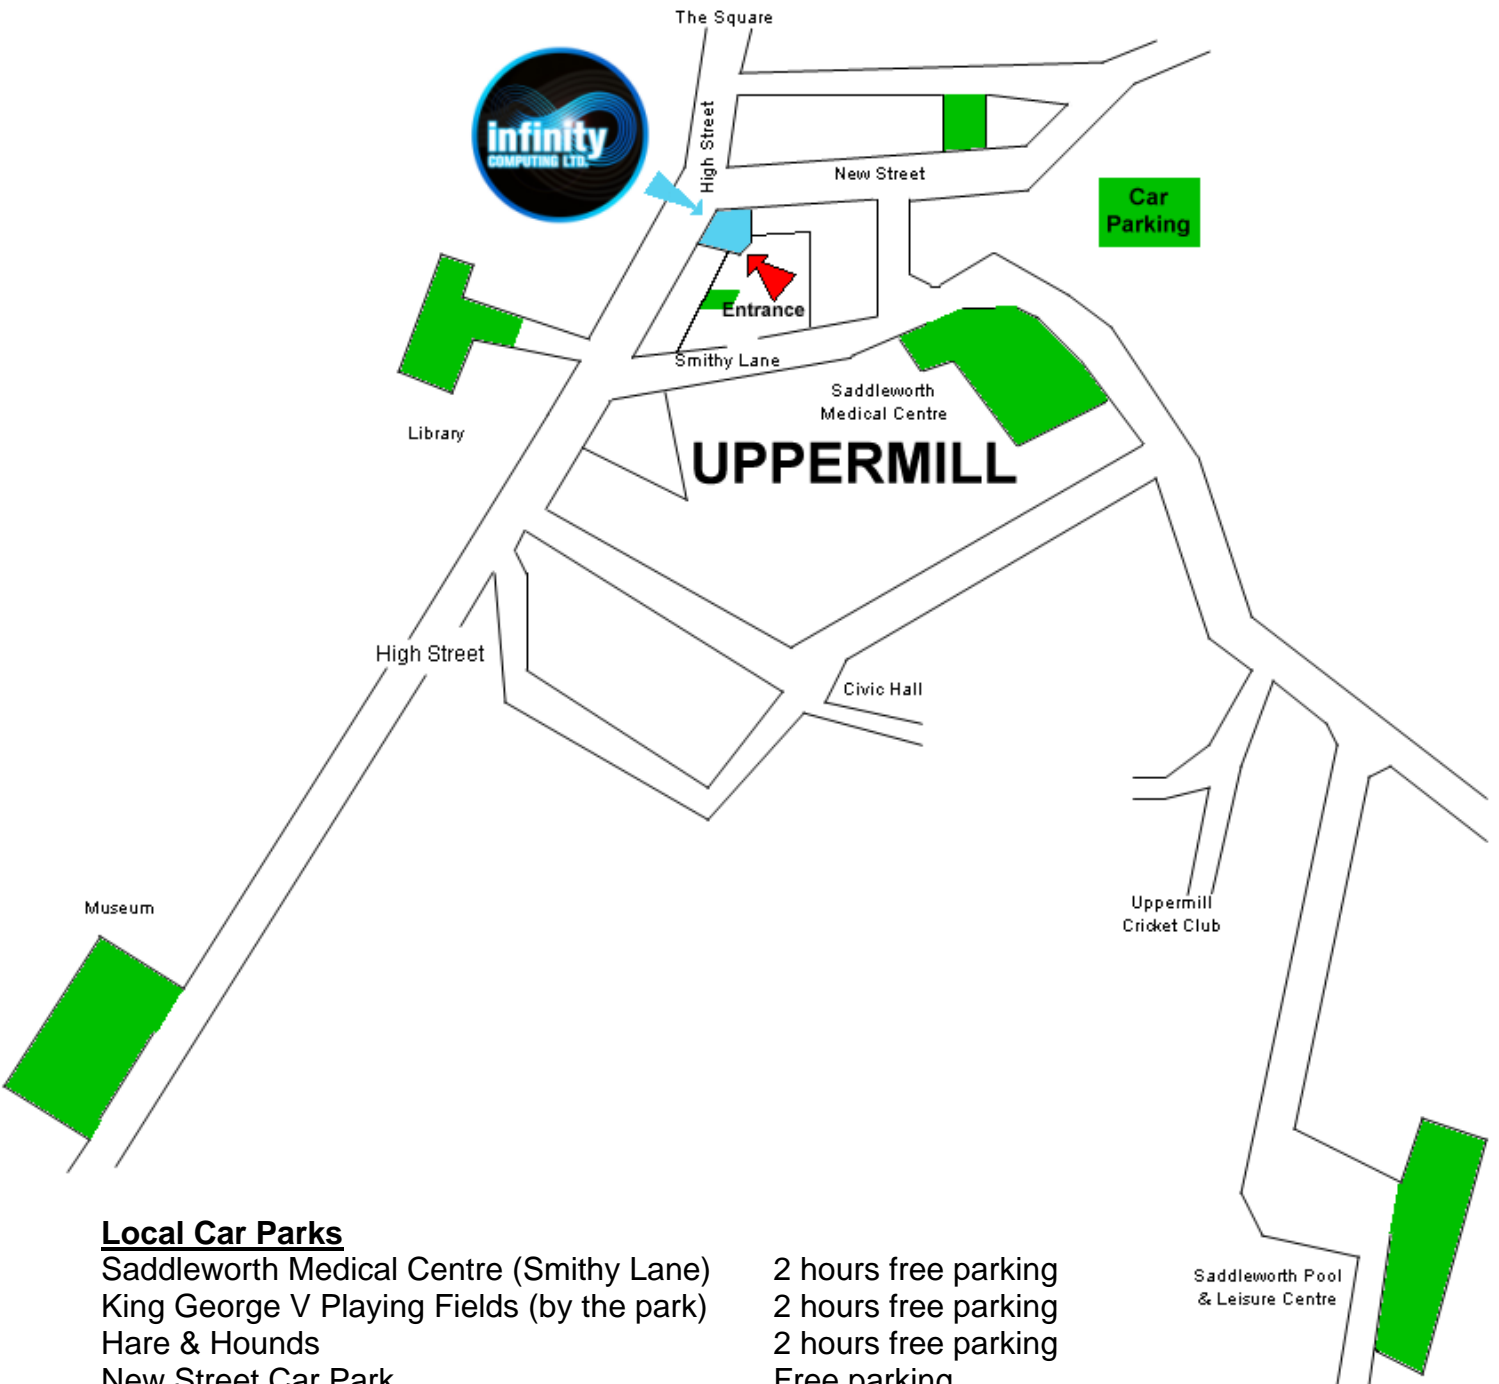

Our Showroom

Infinity Computing Ltd
 3 Smithy Yard
 Uppermill
 OLDHAM OL3 6AQ
 Tel: 01457 821210

Local Car Parks

Saddleworth Medical Centre (Smithy Lane)
 King George V Playing Fields (by the park)
 Hare & Hounds
 New Street Car Park
 Saddleworth Pool & Leisure Centre
 Museum

2 hours free parking
 2 hours free parking
 2 hours free parking
 Free parking
 Free parking
 3 hours free parking

We also have 1 car parking space for staff and customers use within Smithy Yard.